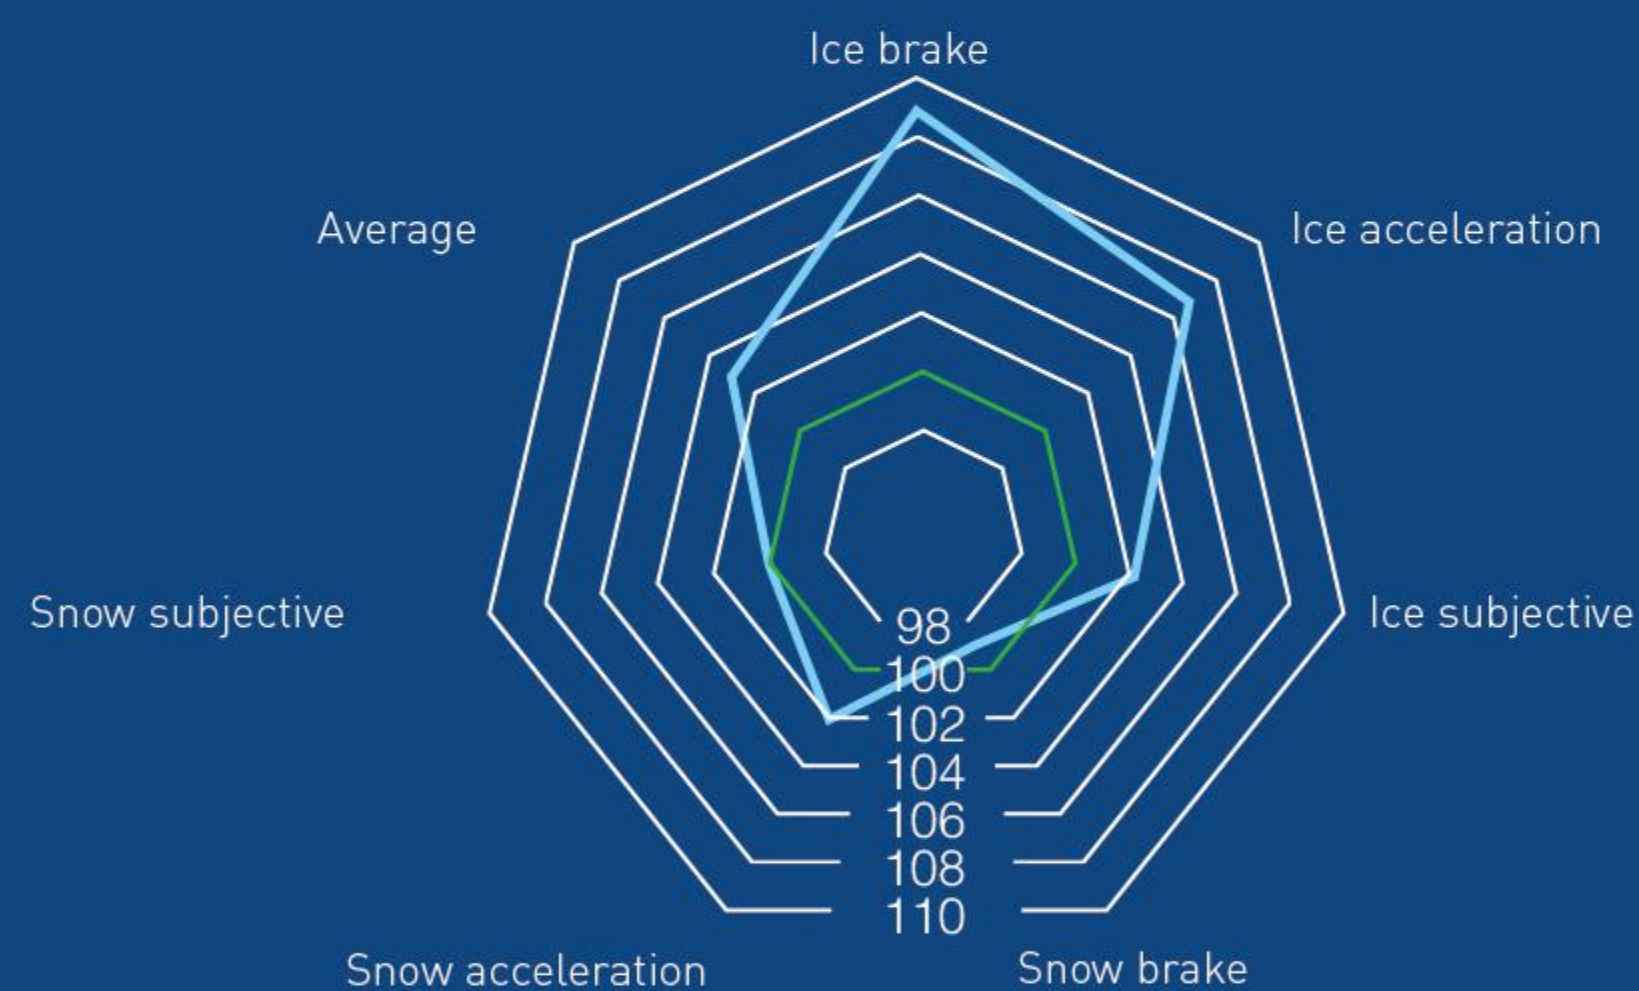

Performance

Leading European brand

Triangle SnowLink

Size	LI	XL	SI				
185/70R14	92	XL	R	C	D	71	B
165/60R14	79	XL	R	D	D	71	B
185/65R15	92	XL	R	D	D	71	B
195/65R15	95	XL	R	D	D	72	B
205/65R15	99	XL	R	D	D	72	B
185/60R15	88	XL	R	D	D	71	B
195/60R15	92	XL	R	D	D	72	B
205/60R15	95	XL	R	D	D	72	B
185/55R15	86	XL	T	E	D	71	B
195/55R15	89	XL	R	D	D	72	B
245/75R16	111	-	T	D	D	71	B
225/70R16	107	XL	R	D	D	72	B
235/70R16	109	XL	R	D	D	72	B
215/65R16	102	XL	R	D	D	72	B
195/60R16	93	XL	R	C	D	72	B
205/60R16	96	XL	R	D	D	72	B
215/60R16	99	XL	R	D	D	72	B
235/60R16	104	XL	R	D	D	72	B
195/55R16	91	XL	R	D	D	72	B
205/55R16	94	XL	R	D	D	72	B
215/55R16	97	XL	R	D	D	72	B
225/55R16	99	XL	R	D	D	72	B
205/50R16	91	XL	T	D	D	72	B
245/70R17	110	-	T	C	D	71	B
265/70R17	115	-	T	C	D	72	B
215/65R17	99	-	T	D	D	71	B
225/65R17	106	XL	R	D	D	72	B
235/65R17	108	XL	R	D	D	72	B
225/60R17	103	XL	R	D	D	72	B
215/55R17	98	XL	R	C	D	72	B
225/55R17	101	XL	R	D	D	72	B
205/50R17	93	XL	R	D	D	72	B
215/50R17	95	XL	R	D	D	72	B
225/50R17	98	XL	R	D	D	72	B
215/45R17	91	XL	R	D	D	72	B
225/45R17	94	XL	R	D	D	72	B
235/45R17	97	XL	R	D	D	72	B
235/65R18	110	XL	T	C	D	72	B
225/60R18	104	XL	R	D	D	72	B
235/60R18	107	XL	R	D	D	72	B